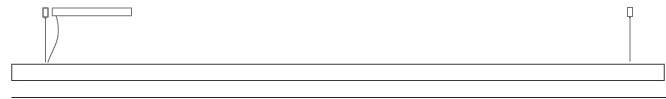

PROJECT
TYPE
SPECIFIER
QUANTITY
DATE

LED60 SUSPENSION

D71016-

base number
Color   Finish
Temperature   Options

1. To build a product code in our configurator select the specify button on the base model # product page
2. To build a manual product code on this datasheet choose from the options listed below in blue font and add the suffix to the base model #

GENERAL

Series: Woodlin
Subseries: LED60
Brand: Tunto
Division: Design
Mounting Type: Suspension
Mounting Location: Ceiling
Subcategory: Profile

PHYSICAL

Shape: Rectangle
Length (mm): 1000
Length (in): 39 ³/₈
Width (mm): 60
Width (in): 2 ³/₈
Height (mm): 60
Height (in): 2 ³/₈
Max. Overall Height (mm): 2060
Max. Overall Height (in): 81 ¹/₈
Light Distribution: Direct
Diffuser: Opal
Fixture Finish: [WAL / ASH / OAK / BLK / WHI](#)
Fixture Material: Wood
Cable Details: 2000mm / 78 3/4"

ELECTRICAL

Lamp Type: LED
Input Wattage (W): 43
Total Output Wattage (W): 38
Dimming: Tri-Mode (Non-Dimming and Phase Dimming (120Vac only) and 0-10V Dimming)
Driver Included: Yes
Driver Location: Integrated
Driver Type: Constant Current - Universal
Driver Class: Class 2
Input Voltage (V): 120 - 277
Constant Current (MA): 700

LED

Color Temperature (°K): [2700 / 3000 / 4000](#)
Max. Delivered Lumen (lm): 3240
CRI: >93 CRI
Lamp Life (hrs): 50000

OPTICAL

RATINGS AND CERTIFICATIONS

Certified By: Certified for North American Standards
IP rating: IP20

1000mm 39 ³/₈"

60mm 2 ³/₈"

Direct