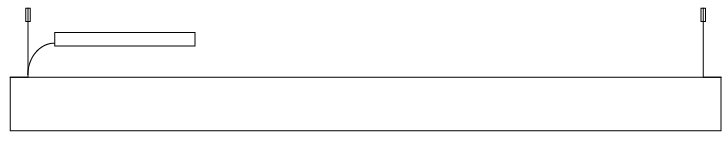

PROJECT _____
TYPE _____
SPECIFIER _____
QUANTITY _____
DATE _____

LED120 SUSPENSION

D71026-

base number   Color   Finish
Temperature   Options

1. To build a product code in our configurator select the specify button on the base model # product page
2. To build a manual product code on this datasheet choose from the options listed below in blue font and add the suffix to the base model #

GENERAL

Series: Woodlin
Subseries: LED120
Brand: Tunto
Division: Design
Mounting Type: Suspension
Mounting Location: Ceiling
Subcategory: Profile

PHYSICAL

Shape: Rectangle
Length (mm): 1600
Length (in): 63
Width (mm): 40
Width (in): 1 9/16
Height (mm): 120
Height (in): 4 3/4
Max. Overall Height (mm): 2120
Max. Overall Height (in): 83 7/16
Light Distribution: Direct / Indirect
Diffuser: Opal
Fixture Finish: WAL / ASH / OAK / BLK / WHI
Fixture Material: Wood
Cable Details: 2000mm / 78 3/4"

ELECTRICAL

Lamp Type: LED
Input Wattage (W): 74
Total Output Wattage (W): 63
Dimming: Tri-Mode (Non-Dimming and Phase Dimming (120Vac only) and 0-10V Dimming)
Driver Included: Yes
Driver Location: Integrated
Driver Type: Constant Current - Universal
Driver Class: Class 2
Input Voltage (V): 120 - 277
Constant Current (MA): 700

LED

Color Temperature (°K): 2700 / 3000 / 4000
Max. Delivered Lumen (lm): 3600
CRI: >93 CRI
Lamp Life (hrs): 50000

OPTICAL

RATINGS AND CERTIFICATIONS

Certified By: Certified for North American Standards
IP rating: IP20

1600mm 63"